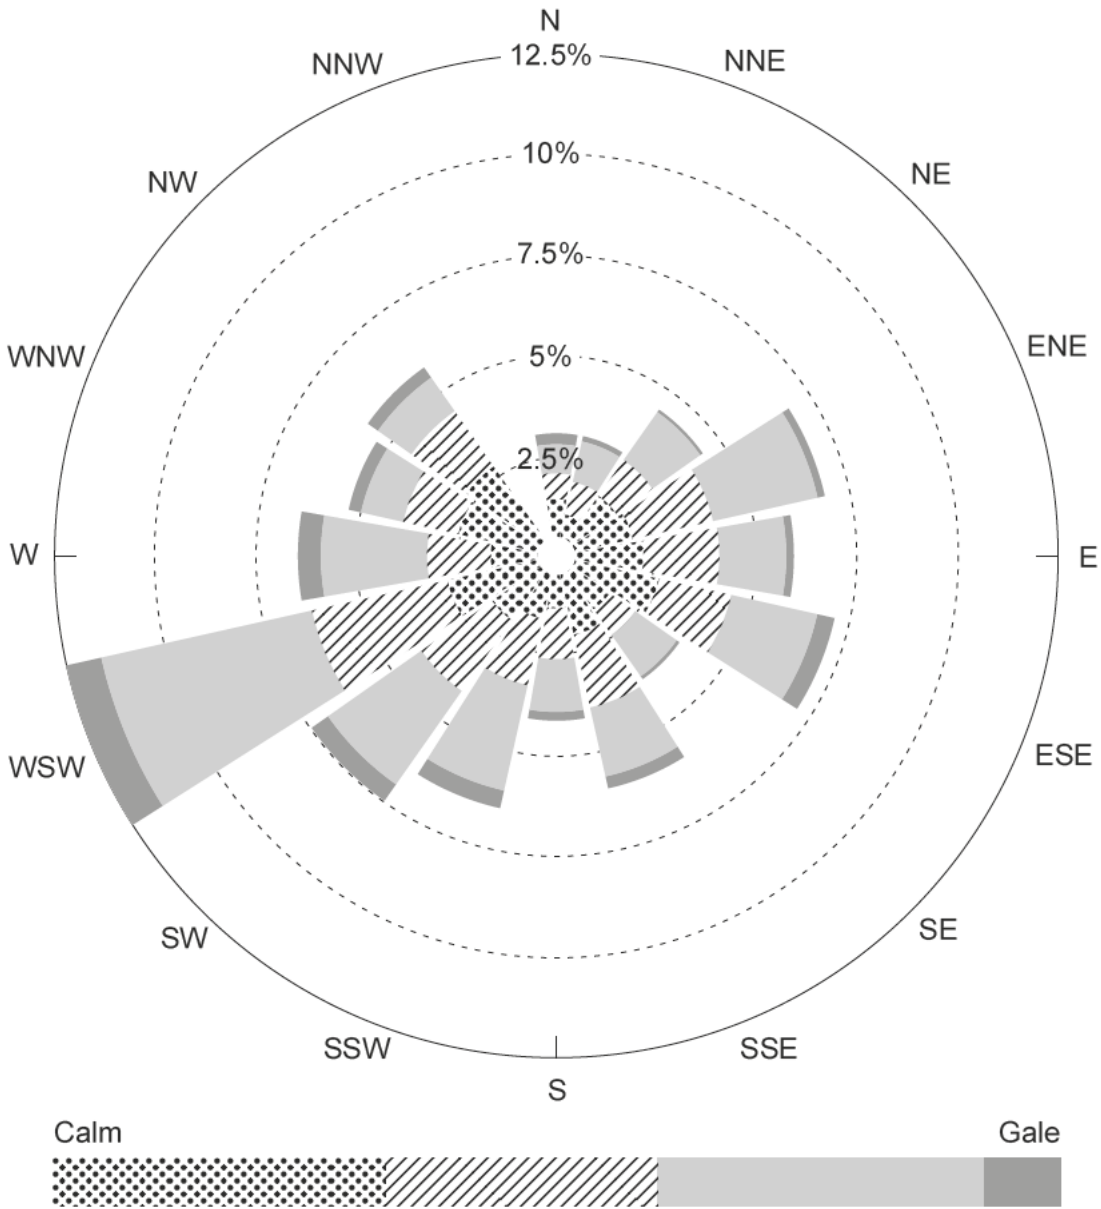

INFORMATION

- This document has **8** pages.

Fig. 1 A photograph of a lowland landscape in the UK

Fig. 2 A sphere of influence map of urban trends in Cambridge

Fig. 3 A wind rose for Newquay Airport, Cornwall