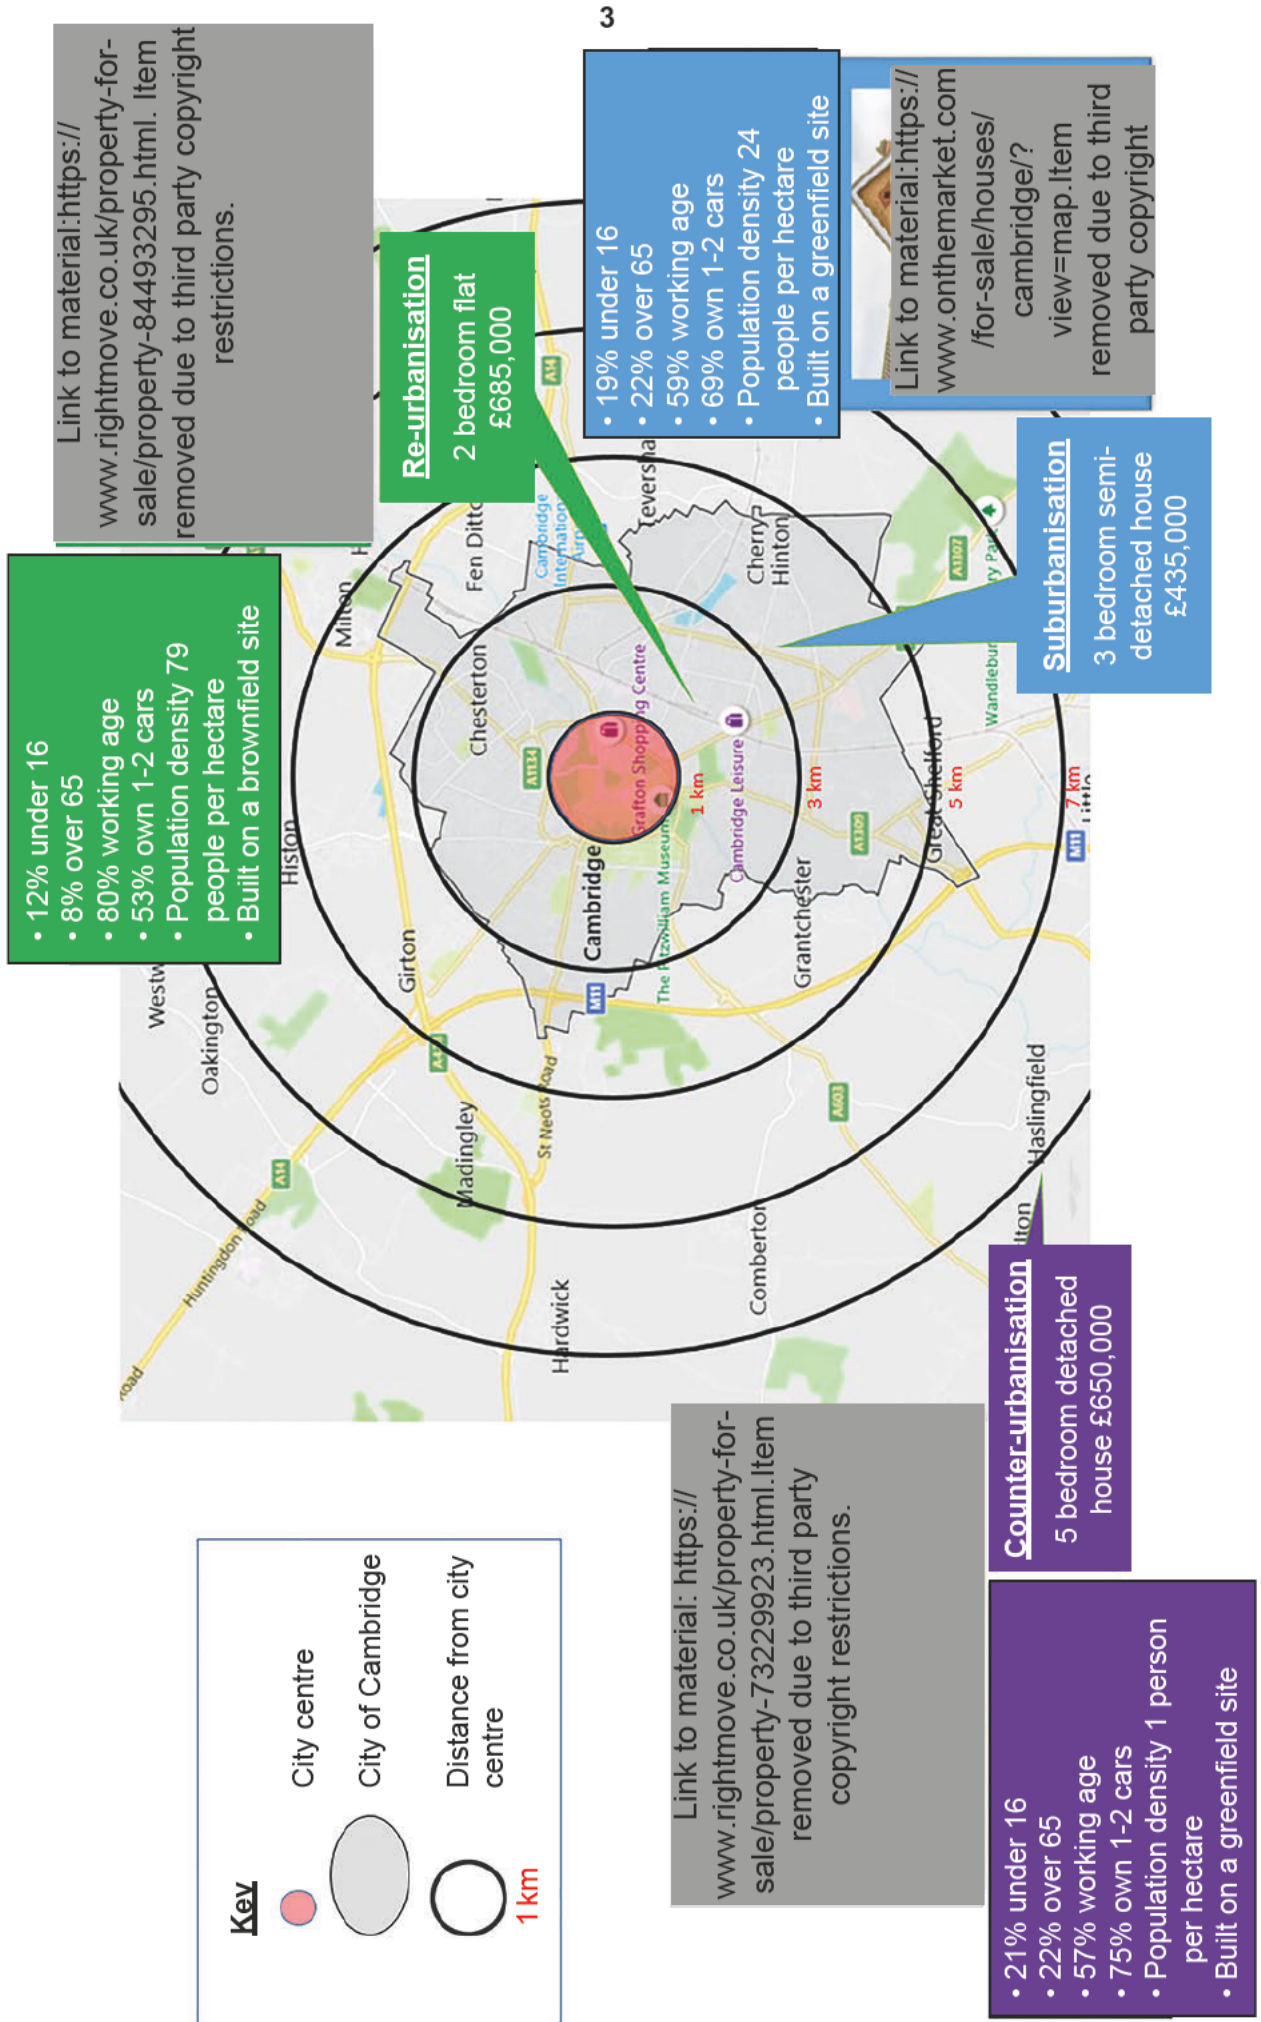

Oxford Cambridge and RSA

Monday 23 May 2022 – Morning

GCSE (9–1) Geography A (Geographical Themes)

J383/01 Living in the UK Today

Resource Booklet

Time allowed: 1 hour

INSTRUCTIONS

- Do **not** send this Resource Booklet for marking. Keep it in the centre or recycle it.

INFORMATION

- This document has **8** pages.

Fig. 1 A photograph of a lowland landscape in the UK

Fig. 2 A sphere of influence map of urban trends in Cambridge

Fig. 3 A wind rose for Newquay Airport, Cornwall

Fig. 4 A map showing the location of Newquay Airport

OCR
Oxford Cambridge and RSA

Copyright Information

OCR is committed to seeking permission to reproduce all third-party content that it uses in its assessment materials. OCR has attempted to identify and contact all copyright holders whose work is used in this paper to avoid the issue of disclosure of answer-related information to candidates. All copyright acknowledgements are reproduced in the OCR Copyright Acknowledgements Booklet, which is produced for each series of examinations and is freely available to download from our public website (www.ocr.org.uk) after the live examination series.